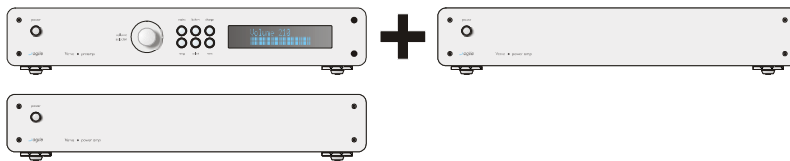

UPGRADING KONZEPT VERVE

Verve speaker

Verve subwoofer

Verve preamp + Verve power amp

Bi-Amping

POWER WIRE SILVER
 POWER WIRE

Line III / Line II

Clear 3f silver / Clear 3f