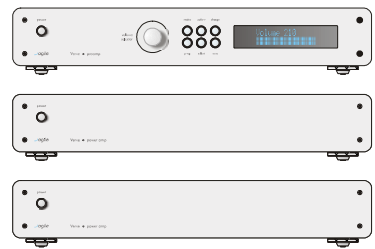

UPGRADING KONZEPT VERVE

Verve speaker

Verve subwoofer

Verve preamp + Verve power amp

Bi-Amping

POWER WIRE SILVER
 POWER WIRE

Line III / Line II

Clear 3f silver / Clear 3f