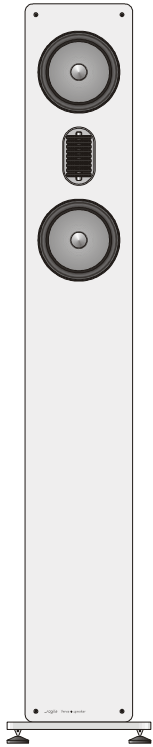

UPGRADING KONZEPT VERVE

Verve speaker

Verve subwoofer

Verve preamp + Verve power amp

Bi-Amping

POWER WIRE SILVER
 POWER WIRE

Line III / Line II

Clear 3f silver / Clear 3f